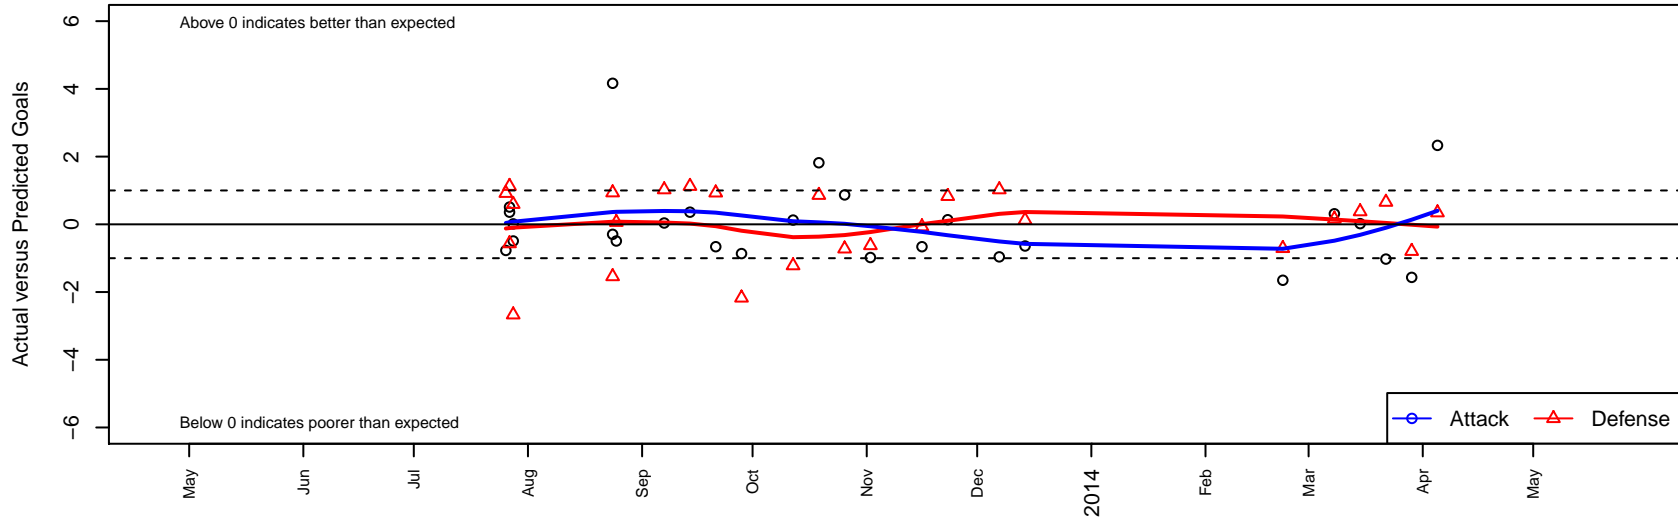

BIFC Blue G01

Bainbridge Island FC

Bainbridge, WA

G01 total strength=397

attack=0.19 defense=0.33

fall league = NPSL G12D2, NPSL Spr G12D3

notes= Boca Jrs

alt names used:

Venues played:

Crossfire Select Cup GU12 Silver

Island Cup GU12

NPSL G12D2

NPSL Spr G12D3

BIFC Blue G01

Dots are actual minus expected GF (blue circles) and GA (red triangles).
Blue line is smoothed change in attack strength. Red is smoothed change in defense strength.